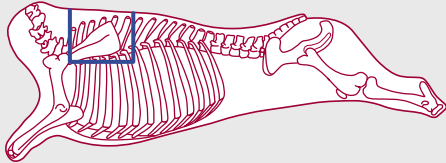

# Diced Chuck

Code:  
**Chuck B006**

1. Position of chuck eye.

2. Chuck 95% visual lean.

3. Dice into 25mm x 25mm x 25mm.